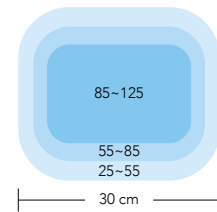

## Lighting Lumen

AA-300

AA-600

AA-900

AA-1200

## Lighting Par Value

AA-300 35CM From Light Source

AA-600 35CM From Light Source

AA-900 35CM From Light Source

AA-1200 35CM From Light Source

# Lighting Compare

Aqua Air 300

Power: 24W  
 Size: 280X126X11mm  
 Weight: 3.0kg  
 Packing: 450x170x50mm

Marine:  
 20pcs White  
 36pcs Royal Blue  
 2pcs Blue  
 2pcs Warm White  
 2pcs UV  
 1pc Red  
 1pc Green

Planted:  
 48pcs White  
 8pcs Royal Blue  
 2pcs Blue  
 2pcs Warm White  
 2pcs UV  
 1pc Red  
 1pc Green

Bracket Dimesions (length):  
 Min tank: 325mm  
 Max tank: 565mm

Aqua Air 600

Power: 48W  
 Size: 560X126X11mm  
 Weight: 4.0kg  
 Packing: 840x170x50mm