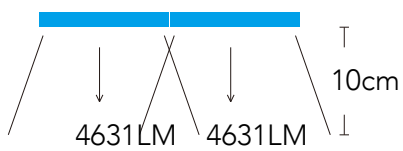

Lighting Lumen

AA-600

Lighting Par Value