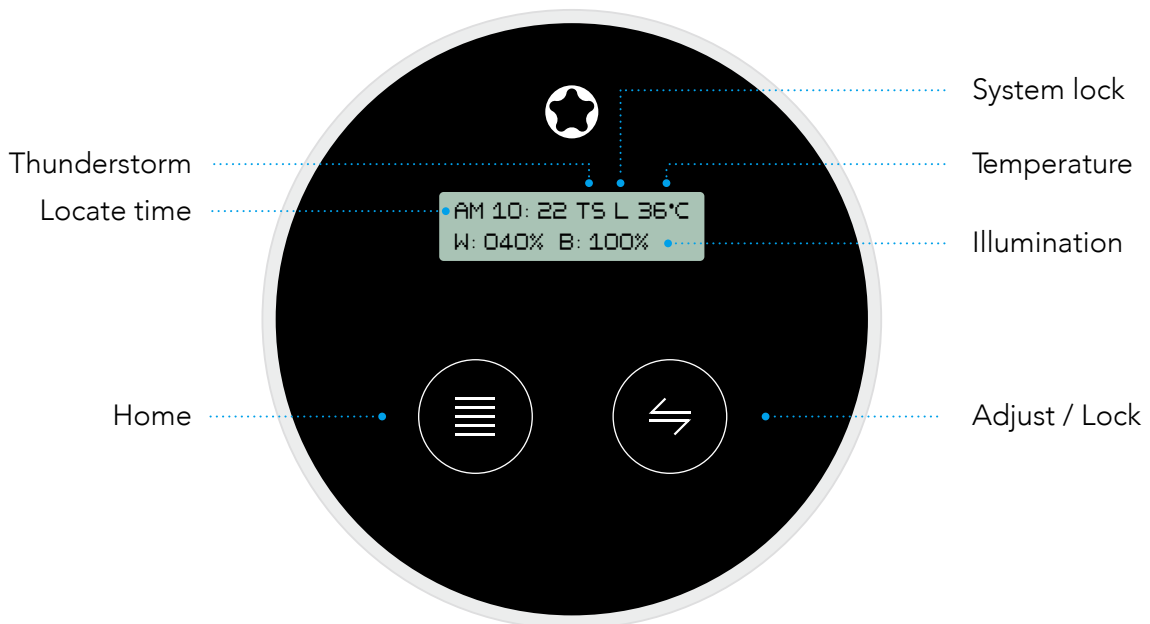

Program Setting

Home / Menu : Browse menu.
Special function : Hold on 3 second to return to the previous menu.

Select / Adjust : Enter the sub-menu to adjust the parameters.
Special function : Hold on 3 second to unlock system.