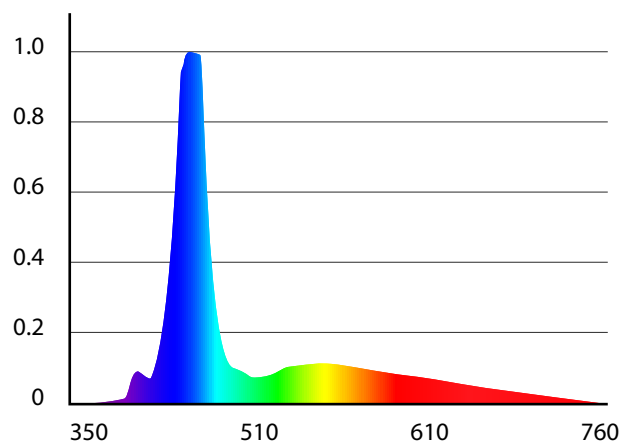

Planted Version

Lighting Compare

Aqua Air 300

Power: 24W
Size: 280X126X11mm
Weight: 3.0kg
Packing: 450x170x50mm

Marine:
20pcs White
36pcs Royal Blue
2pcs Blue
2pcs Warm White
2pcs UV
1pc Red
1pc Green

Planted:
48pcs White
8pcs Royal Blue
2pcs Blue
2pcs Warm White
2pcs UV
1pc Red
1pc Green

Bracket Dimesions (length):
Min tank: 325mm
Max tank: 565mm

Aqua Air 600

Power: 48W
Size: 560X126X11mm
Weight: 4.0kg
Packing: 840x170x50mm

Marine:
40pcs White
72pcs Royal Blue
4pcs Blue
4pcs Warm White
4pcs UV
2pcs Red
2pcs Green

Planted:
96pcs White
16pcs Royal Blue
4pcs Blue
4pcs Warm White
4pcs UV
2pcs Red
2pcs Green

Bracket Dimesions (length):
Min tank: 585mm
Max tank: 1085mm

Aqua Air 900

Power: 72W
Size: 860X126X11mm
Weight: 5.0kg
Packing: 1010x170x50mm

Marine:
60pcs White
108pcs Royal Blue
6pcs Blue
6pcs Warm White
6pcs UV
3pcs Red
3pcs Green

Planted:
144pcs White
24pcs Royal Blue
6pcs Blue
6pcs Warm White
6pcs UV
3pcs Red
3pcs Green

Bracket Dimesions (length):
Min tank: 885mm
Max tank: 1385mm