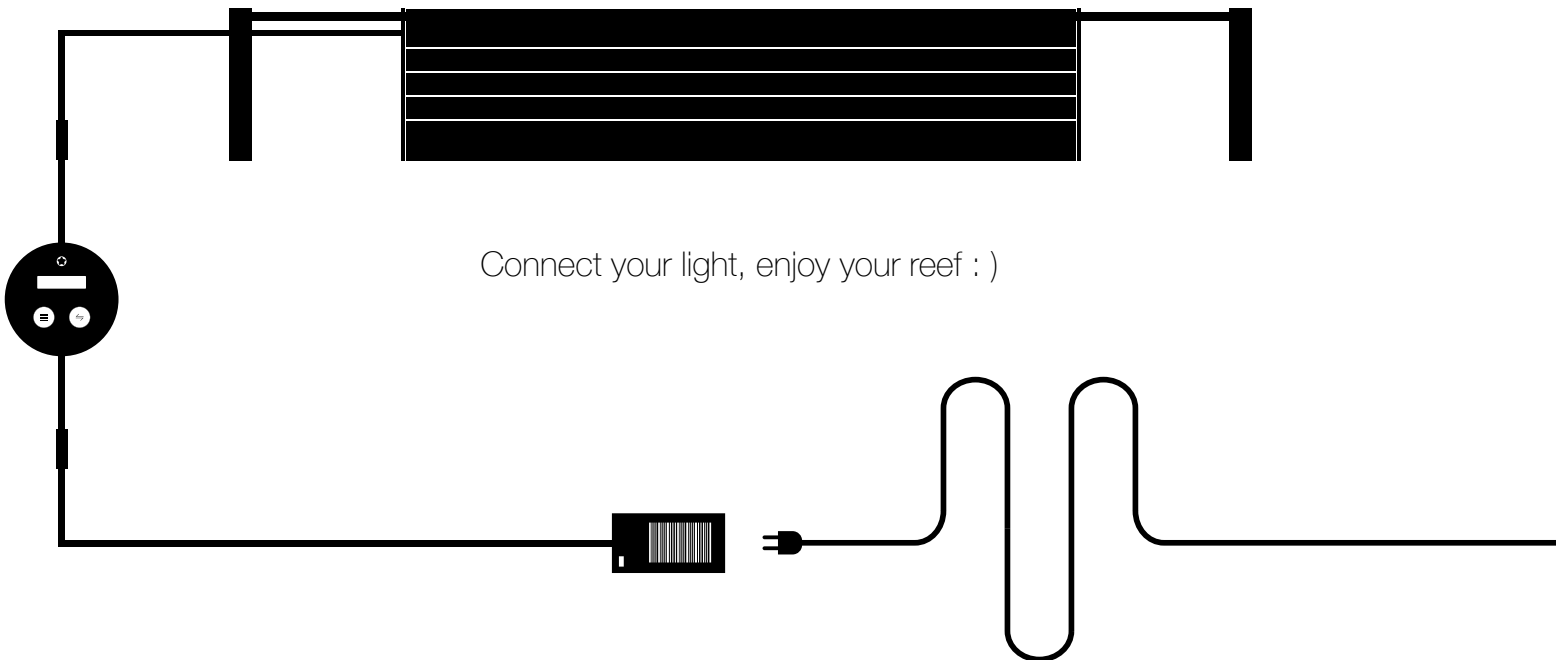

Getting Started