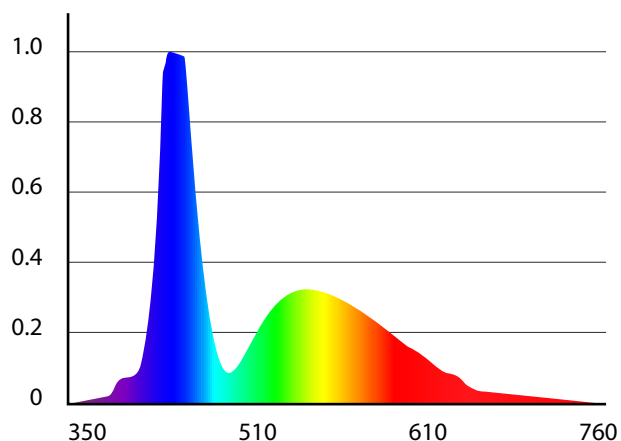

Lighting Spectrum

Marine Version