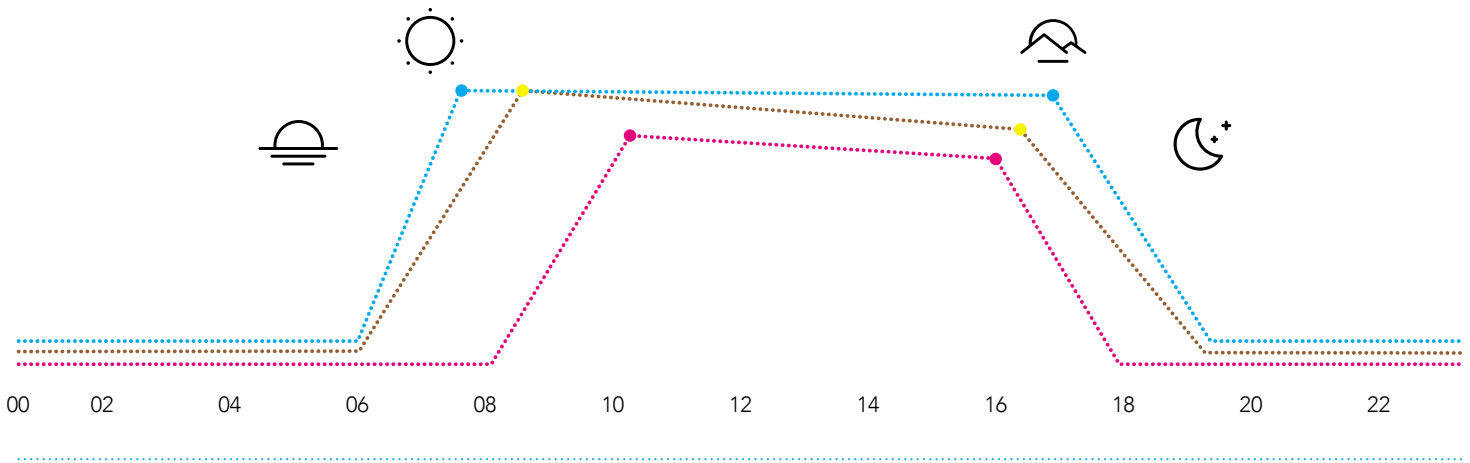

AQUA Air Controller Setup