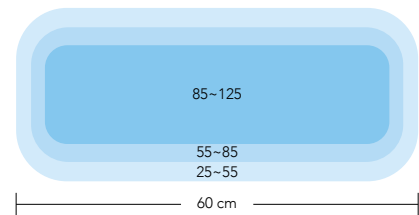

## Lighting Lumen

AA-300

AA-600

AA-900

AA-1200

## Lighting Par Value

AA-300 35CM From Light Source

AA-600 35CM From Light Source

AA-900 35CM From Light Source

AA-1200 35CM From Light Source

# Lighting Compare

Aqua Air 300

Power: 24W  
 Size: 280X126X11mm  
 Weight: 3.0kg  
 Packing: 450x170x50mm

Marine:  
 20pcs White  
 36pcs Royal Blue  
 2pcs Blue  
 2pcs Warm White  
 2pcs UV  
 1pc Red  
 1pc Green

Planted:  
 48pcs White  
 8pcs Royal Blue  
 2pcs Blue  
 2pcs Warm White  
 2pcs UV  
 1pc Red  
 1pc Green

Bracket Dimesions (length):  
 Min tank: 325mm  
 Max tank: 565mm

Aqua Air 600

Power: 48W  
 Size: 560X126X11mm  
 Weight: 4.0kg  
 Packing: 840x170x50mm