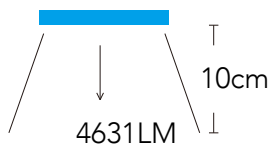

Lighting Lumen

AA-300