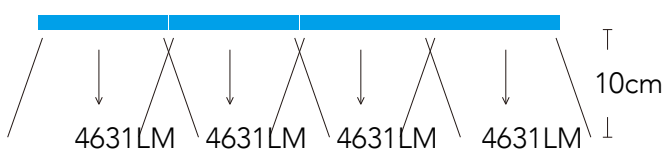

## Lighting Lumen

AA-300

AA-600

AA-900

AA-1200

## Lighting Par Value

AA-300 35CM From Light Source

AA-600 35CM From Light Source

AA-900 35CM From Light Source

AA-1200 35CM From Light Source

Planted:  
 48pcs White  
 8pcs Royal Blue  
 2pcs Blue  
 2pcs Warm White  
 2pcs UV  
 1pc Red  
 1pc Green

Bracket Dimesions (length):  
 Min tank: 325mm  
 Max tank: 565mm

Aqua Air 600

Power: 48W  
 Size: 560X126X11mm  
 Weight: 4.0kg  
 Packing: 840x170x50mm